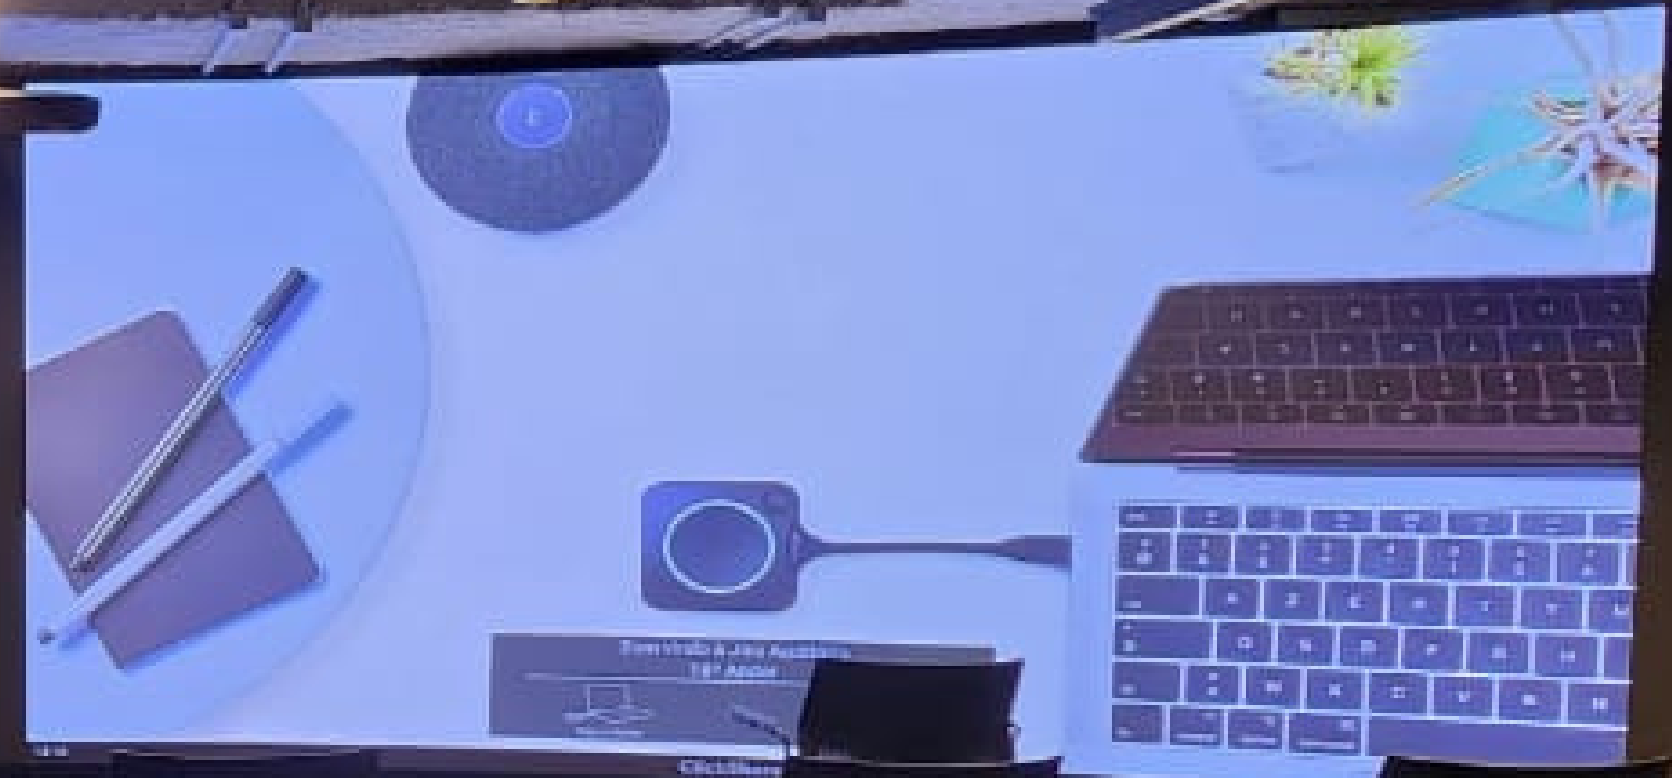

VISUALLED

CREATIVE LED SOLUTIONS

11 99854-8479