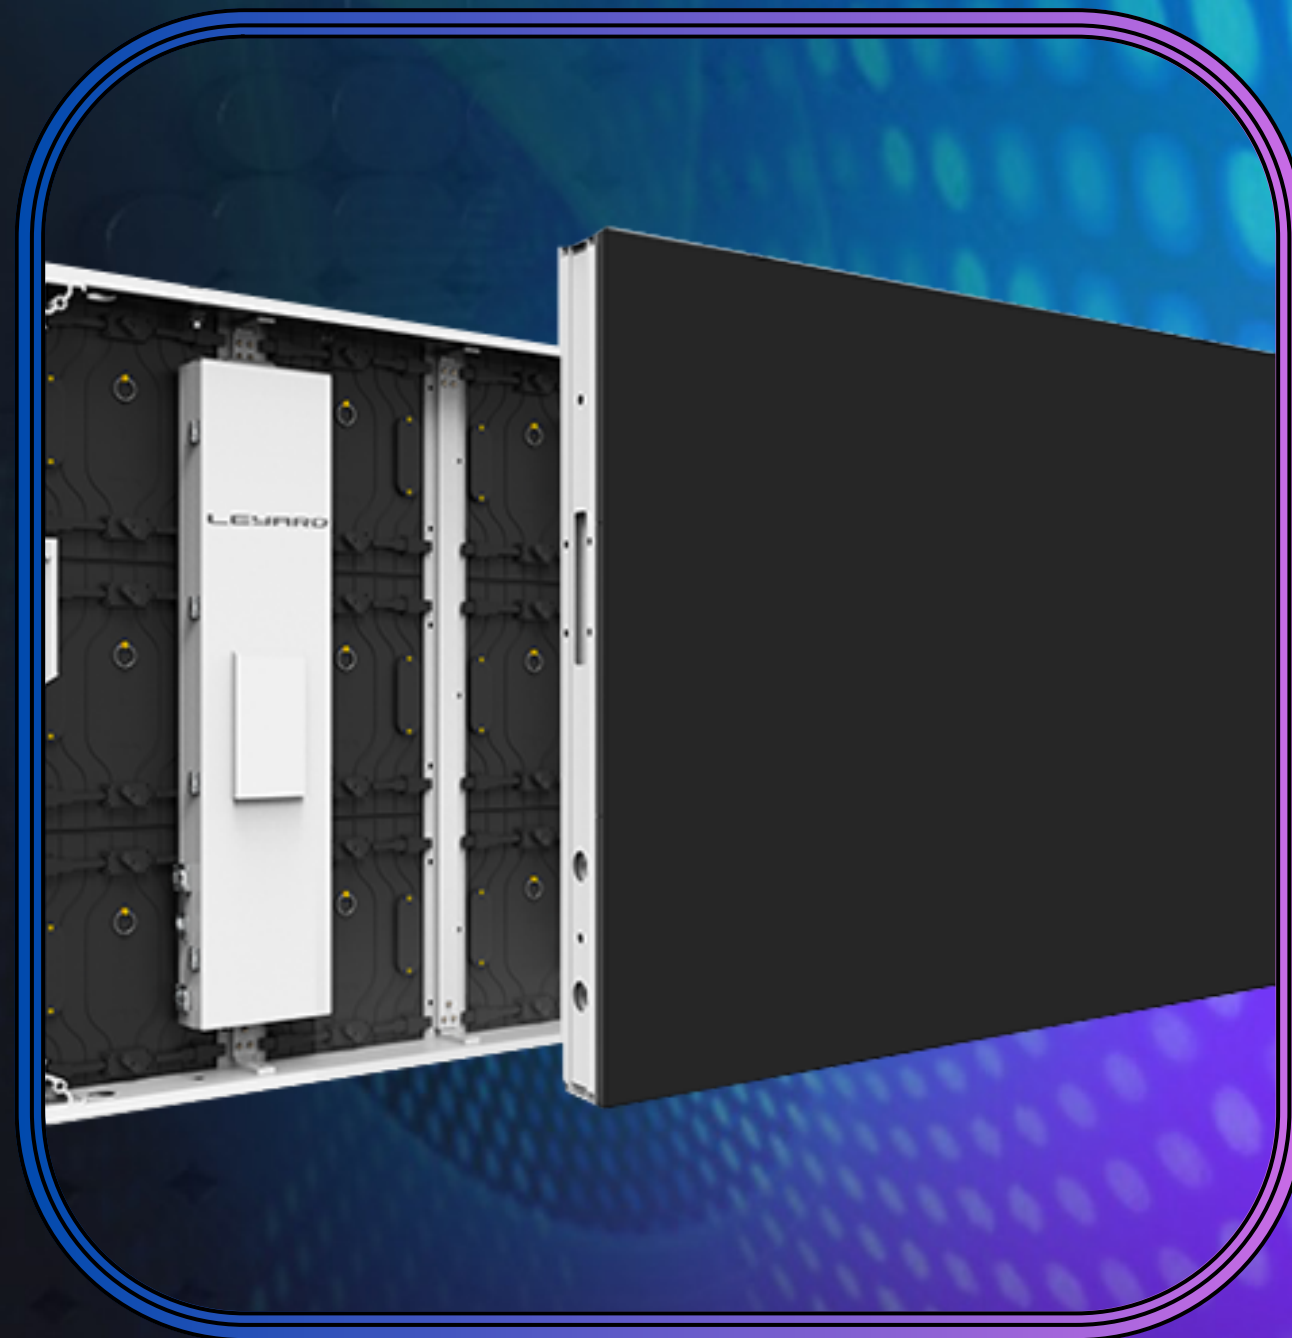

Painéis LED outdoor, IP65